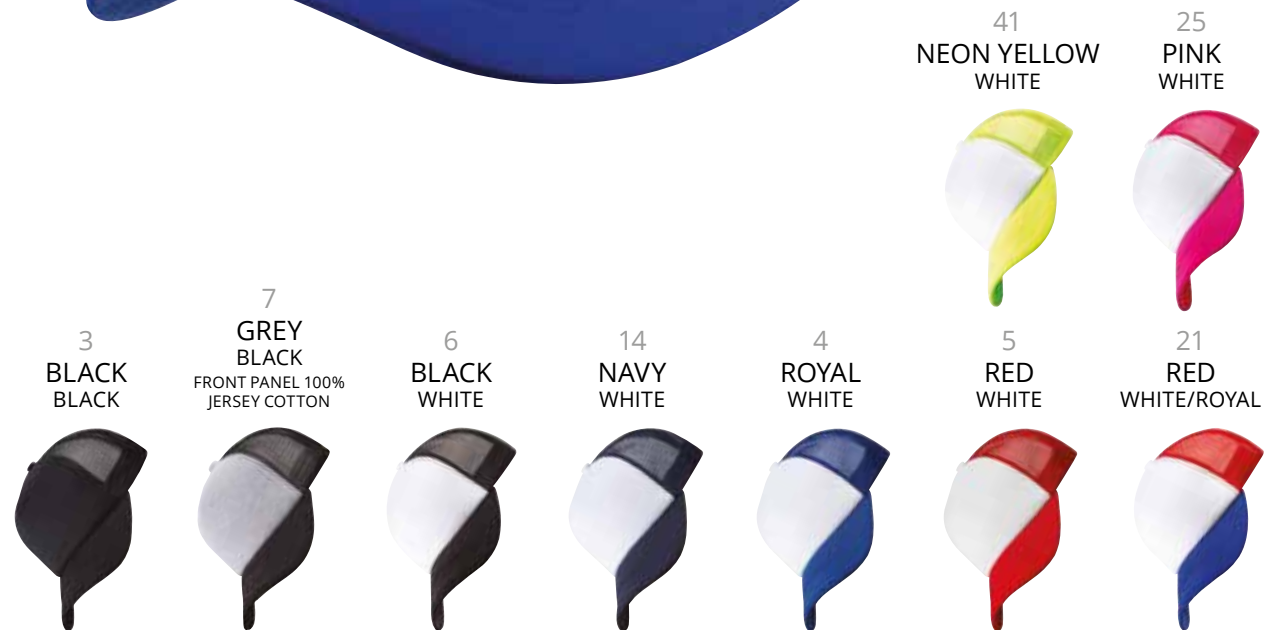

TRUCKER
4019

coFEE®

100% polyester
five panels style
front panel and peak with polyester foam
retro style snapback size adjuster
structured front panels
100% cotton twill sweatband

adult size
one size fits all
box: 200 pcs
inner: 50 pcs

4019
TRUCKER