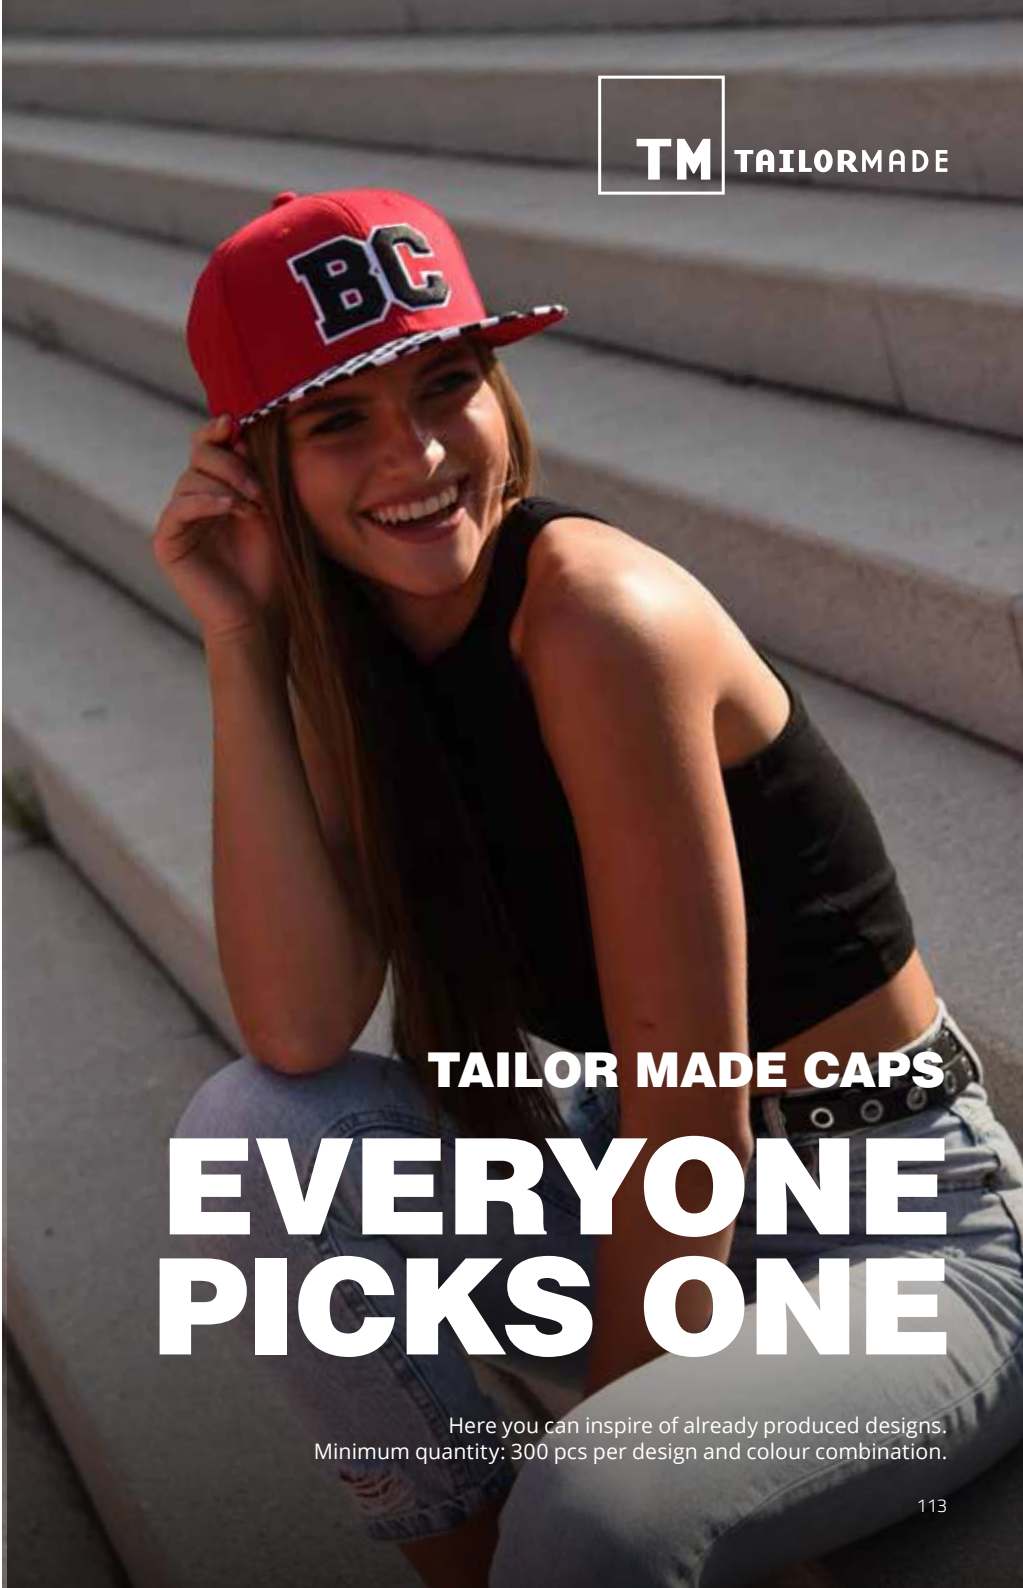

25

TAILOR MADE CAPS

EVERYONE PICKS ONE

Here you can inspire of already produced designs. Minimum quantity: 300 pcs per design and colour combination.

26

27

28

29