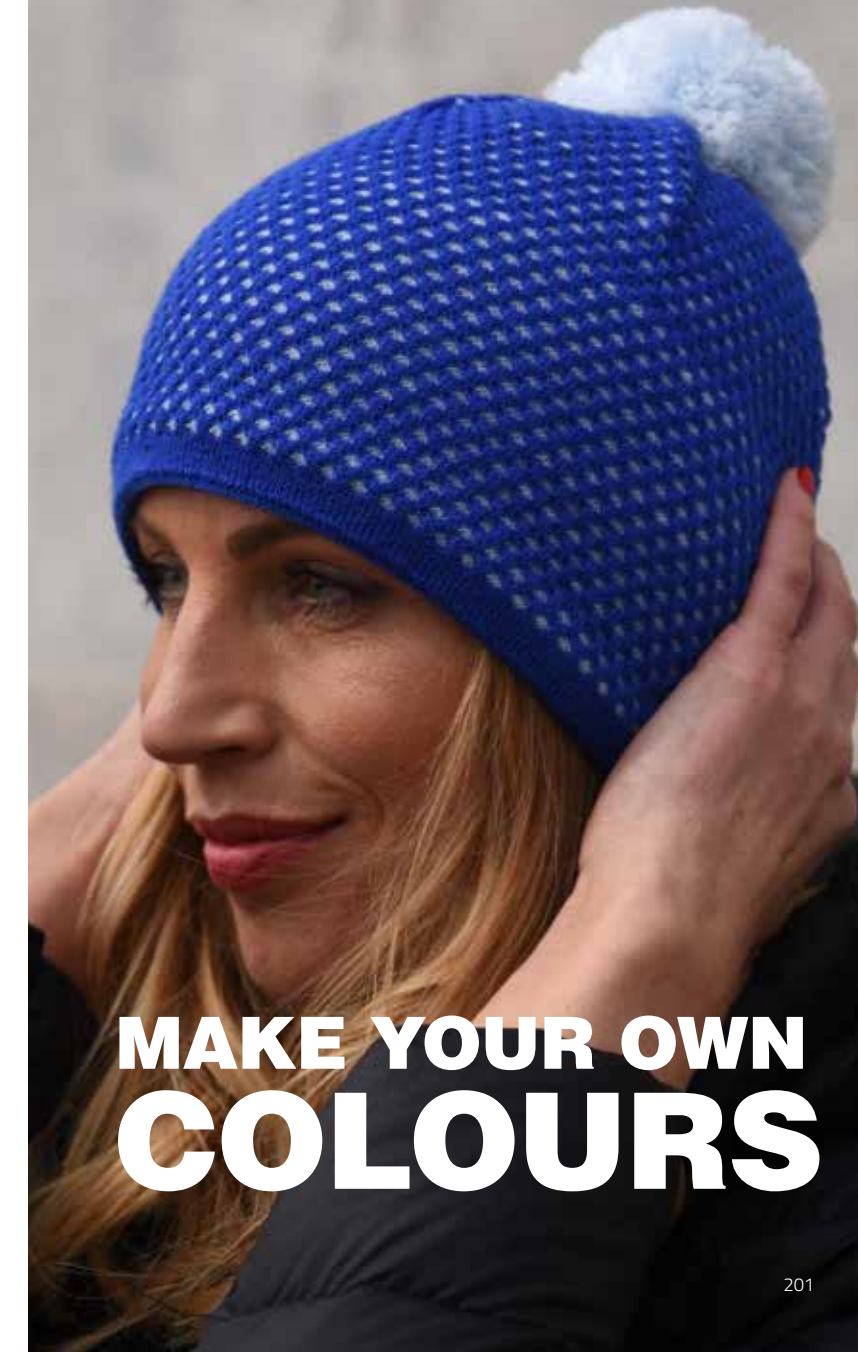

YE089	OR144	BR279	PI371	VI443	BL522	TU618	GR650	GY724	ME792
	BE102	OR168	RE304	PI385	BL460	BL541	TU625	GR670	GY739	ME795
WH010	BE115	OR187	RE326	PI398	BL466	NA559	TU629	GR682	BK750	NY820
WH028	BE125	BR212	RE335	VI405	BL484	NA578	GR636	GR695	ME768	NG840
YE064	OR130	BR233	RE352	VI410	BL500	TU590	GR641	GY707	ME780	NO860
YE079	OR138	BR258	PI365	VI427	BL505	TU603	GR645	GY712	ME789	NP880

coFEE®