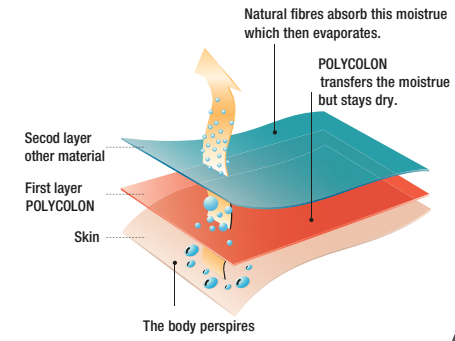

## PRESTIGE

100% acrylic  
POLYCOLON inside lining  
one layer knit

  
coFEE®

It's dry when it's wet - it's warm when it's cold!

The functional garment for the active sportsman gets rid of uncomfortable moisture from the skin, is light and guarantees highest wearing comfort.