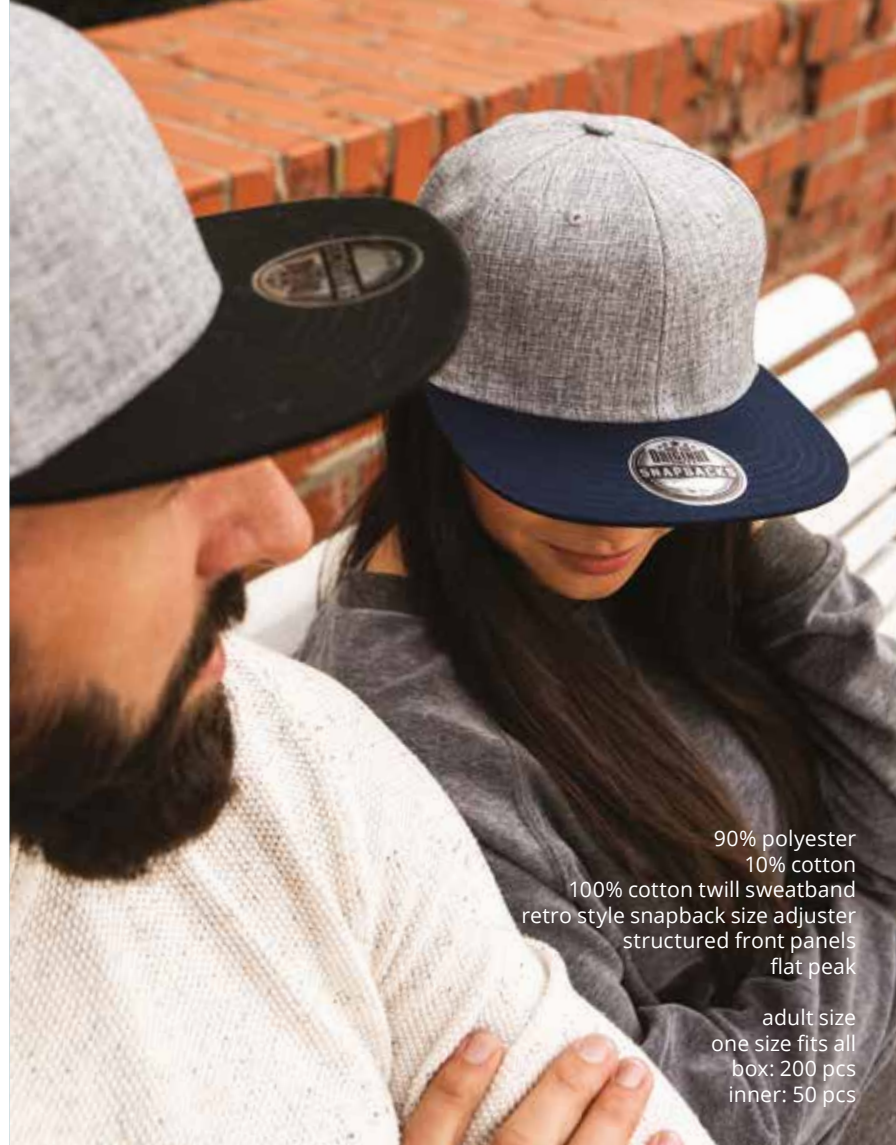

# 2023 SNAP MELANGE

90% polyester  
10% cotton  
100% cotton twill sweatband  
retro style snapback size adjuster  
structured front panels  
flat peak  
adult size  
one size fits all  
box: 200 pcs  
inner: 50 pcs